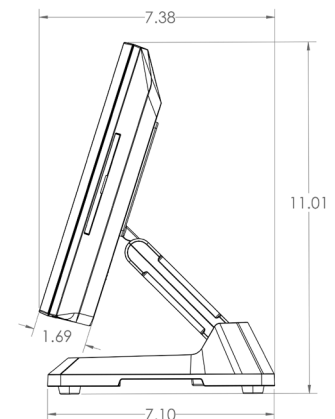

Acrobat Drawing