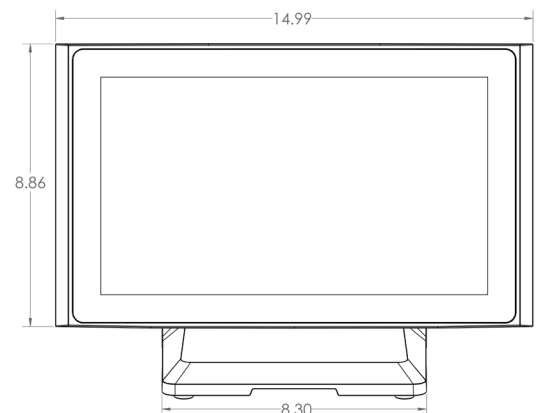

Acrobat Drawing

Acrobat Port Drawing

- 1** 1 x CASH DRAWER PORT
- 2** 2 x USB 2.0 PORTS
- 3** 1 x SERIAL PORT
- 4** 2 x USB 2.0 PORTS
- 5** 2 x SERIAL PORTS
- 6** 2 x USB 3.0 PORTS
- 7** 1 x LAN PORT
- 8** 1 x CUSTOM VIDEO PORT
- 9** 1 x USB-C PORT
- 10** 1 x DC-IN LOCKING CONNECTOR