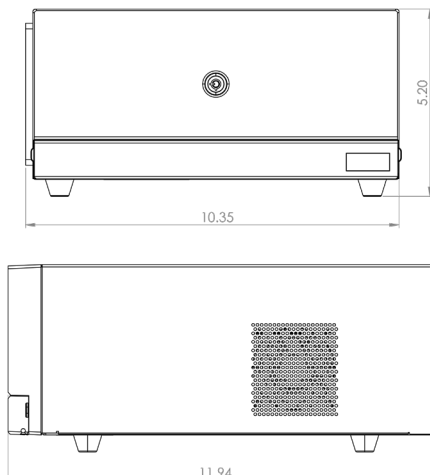

AND MORE!

Orion Ultra II

PC Solution

Product Specifications

Motherboard Generation	Intel® 12 th Generation Alder Lake
CPU	Intel® i3 12100TE up to 4.0Ghz Intel® i5 12500TE up to 4.3Ghz Intel® i7 12700TE up to 4.6Ghz
Memory	Up to 64GB DDR4 (2X DDR4 slots)
Storage	2X M.2 NVMe SSD, various sizes, RAID 0/1 (optional)
Ethernet	2X RJ45 10/100/1000
Audio	Mic in / Line out
Video	1X HDMI 1X Display Port 1X VGA (optional)
I/O Ports (Front side)	1X USB 3.0 1X USB 2.0
I/O Ports (Rear side)	4X USB 3.0 2X USB 2.0 1X USB C (full function, including alternate video mode) 1X 12V/24V Powered USB 3X COM (RS232 PWR) 1X Cash Drawer 1X PS2 (optional)
Power Consumption	250W
Unit Dimensions	10.3"(W) x 11.9"(L) x 5.2"(H)
Weight	11 Lbs.
OS	Linux, Windows 10 IOT, Windows 11 Pro
Network	Wireless (optional)

Product specifications and data are subject to change without notice.

Unit Dimensions

Default Configurations

Product Code	Description
OU38ANGNN	Intel Core i3-12100TE CPU, 8GB RAM, 256GB NVMeSSD, WIN 11 GAC
OU38AN1NN	Intel Core i3-12100TE CPU, 8GB RAM, 256GB NVMeSSD, WIN 11 PRO
OU58ANGNN	Intel Core i5-12500TE CPU, 8GB RAM, 256GB NVMeSSD, WIN 11 GAC
OU58AN1NN	Intel Core i5-12500TE CPU, 8GB RAM, 256GB NVMeSSD, WIN 11 PRO
OU78ANGNN	Intel Core i7-12700TE CPU, 8GB RAM, 256GB NVMeSSD, WIN 11 GAC
OU78AN1NN	Intel Core i7-12700TE CPU, 8GB RAM, 256GB NVMeSSD, WIN 11 PRO