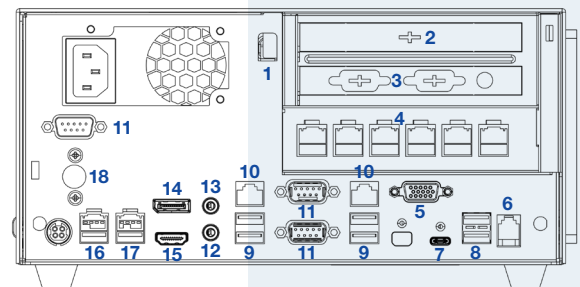

AND MORE!

Orion Ultra II

PC Solution

Product Specifications

Motherboard Generation	Intel® 12 th Generation Alder Lake
CPU	Intel® i3 12100TE up to 4.0Ghz Intel® i5 12500TE up to 4.3Ghz Intel® i7 12700TE up to 4.6Ghz
Memory	Up to 64GB DDR4 (2X DDR4 slots)
Storage	2X M.2 NVMe SSD, various sizes, RAID 0/1 (optional)
Ethernet	2X RJ45 10/100/1000
Audio	Mic in / Line out
Video	1X HDMI 1X Display Port 1X VGA (optional)
I/O Ports (Front side)	1X USB 3.0 1X USB 2.0
I/O Ports (Rear side)	4X USB 3.0 2X USB 2.0 1X USB C (full function, including alternate video mode) 1X 12V/24V Powered USB 3X COM (RS232 PWR) 1X Cash Drawer 1X PS2 (optional)
Power Consumption	250W
Unit Dimensions	10.3"(W) x 11.9"(L) x 5.2"(H)
Weight	11 Lbs.
OS	Linux, Windows 10 IOT, Windows 11 Pro
Network	Wireless (optional)

Product specifications and data are subject to change without notice.

Unit Dimensions

Default Configurations

Product Code	Description
OU38ANGNN	Intel Core i3-12100TE CPU, 8GB RAM, 256GB NVMeSSD, WIN 11 GAC
OU38AN1NN	Intel Core i3-12100TE CPU, 8GB RAM, 256GB NVMeSSD, WIN 11 PRO
OU58ANGNN	Intel Core i5-12500TE CPU, 8GB RAM, 256GB NVMeSSD, WIN 11 GAC
OU58AN1NN	Intel Core i5-12500TE CPU, 8GB RAM, 256GB NVMeSSD, WIN 11 PRO
OU78ANGNN	Intel Core i7-12700TE CPU, 8GB RAM, 256GB NVMeSSD, WIN 11 GAC
OU78AN1NN	Intel Core i7-12700TE CPU, 8GB RAM, 256GB NVMeSSD, WIN 11 PRO

I/O Interfaces

1. Expansion Card
2. PCI-E 16X
3. PCI-E 1X
4. Proprietary Expansion Slot
5. VGA
6. Cash Drawer
7. USB-C
8. 2X USB
9. 4X USB 3.0
10. 2X LAN
11. 3X RS232
12. Mic in
13. Line out
14. DP
15. HDMI
16. PUBS 12V
17. PUBS 24V
18. PS2