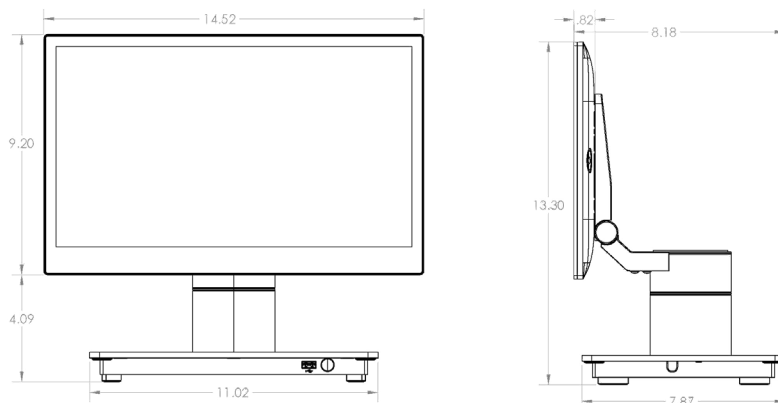

Razor AllO Drawing