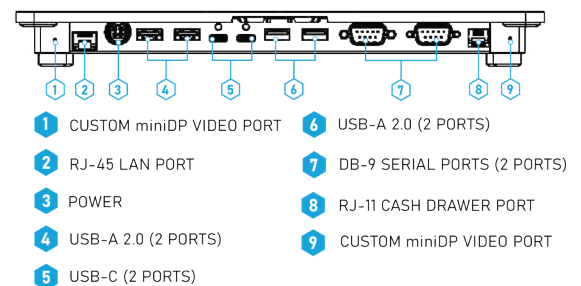

Default Configurations

Product Code	Description
RZC4A0-984A55	Intel® Celeron® J6412, 4GB RAM, 128GB NVMe SSD, WIN 10 IoT LTSC
RZC4A0-4888A1	Intel® Celeron® J6412, 4GB RAM, 128GB NVMe SSD, WIN 11 IoT LTSC
RZC4A0-383D8B	Intel® Celeron® J6412, 4GB RAM, 128GB NVMe SSD, WIN 11 PRO
RZG4A0-78810A	Intel® Tiger Lake i3-1115G4, 4GB RAM, 128GB NVMe SSD, WIN 10 IOT LTSC, NO MSR
RZG4A0-5A9B69	Intel® Tiger Lake i3-1115G4, 4GB RAM, 128GB NVMe SSD, WIN 10 IOT LTSC, NO MSR
RZG4A0-CA06BC	Intel® Tiger Lake i3-1115G4, 4GB RAM, 128GB NVMe SSD, WIN 11 PRO, NO MSR
RZH4A0-7D2BA2	Intel® Tiger Lake i5-1135G7, 4GB RAM, 128GB NVMe SSD, WIN 10 IOT LTSC, NO MSR
RZH4A0-6E7585	Intel® Tiger Lake i5-1135G7, 4GB RAM, 128GB NVMe SSD, WIN 11 IOT LTSC, NO MSR
RZH4A0-F742DA	Intel® Tiger Lake i5-1135G7, 4GB RAM, 128GB NVMe SSD, WIN 11 PRO, NO MSR

Product specifications and data are subject to change without notice.

Razor AllO Drawing

I/O Interfaces

CONTACT US